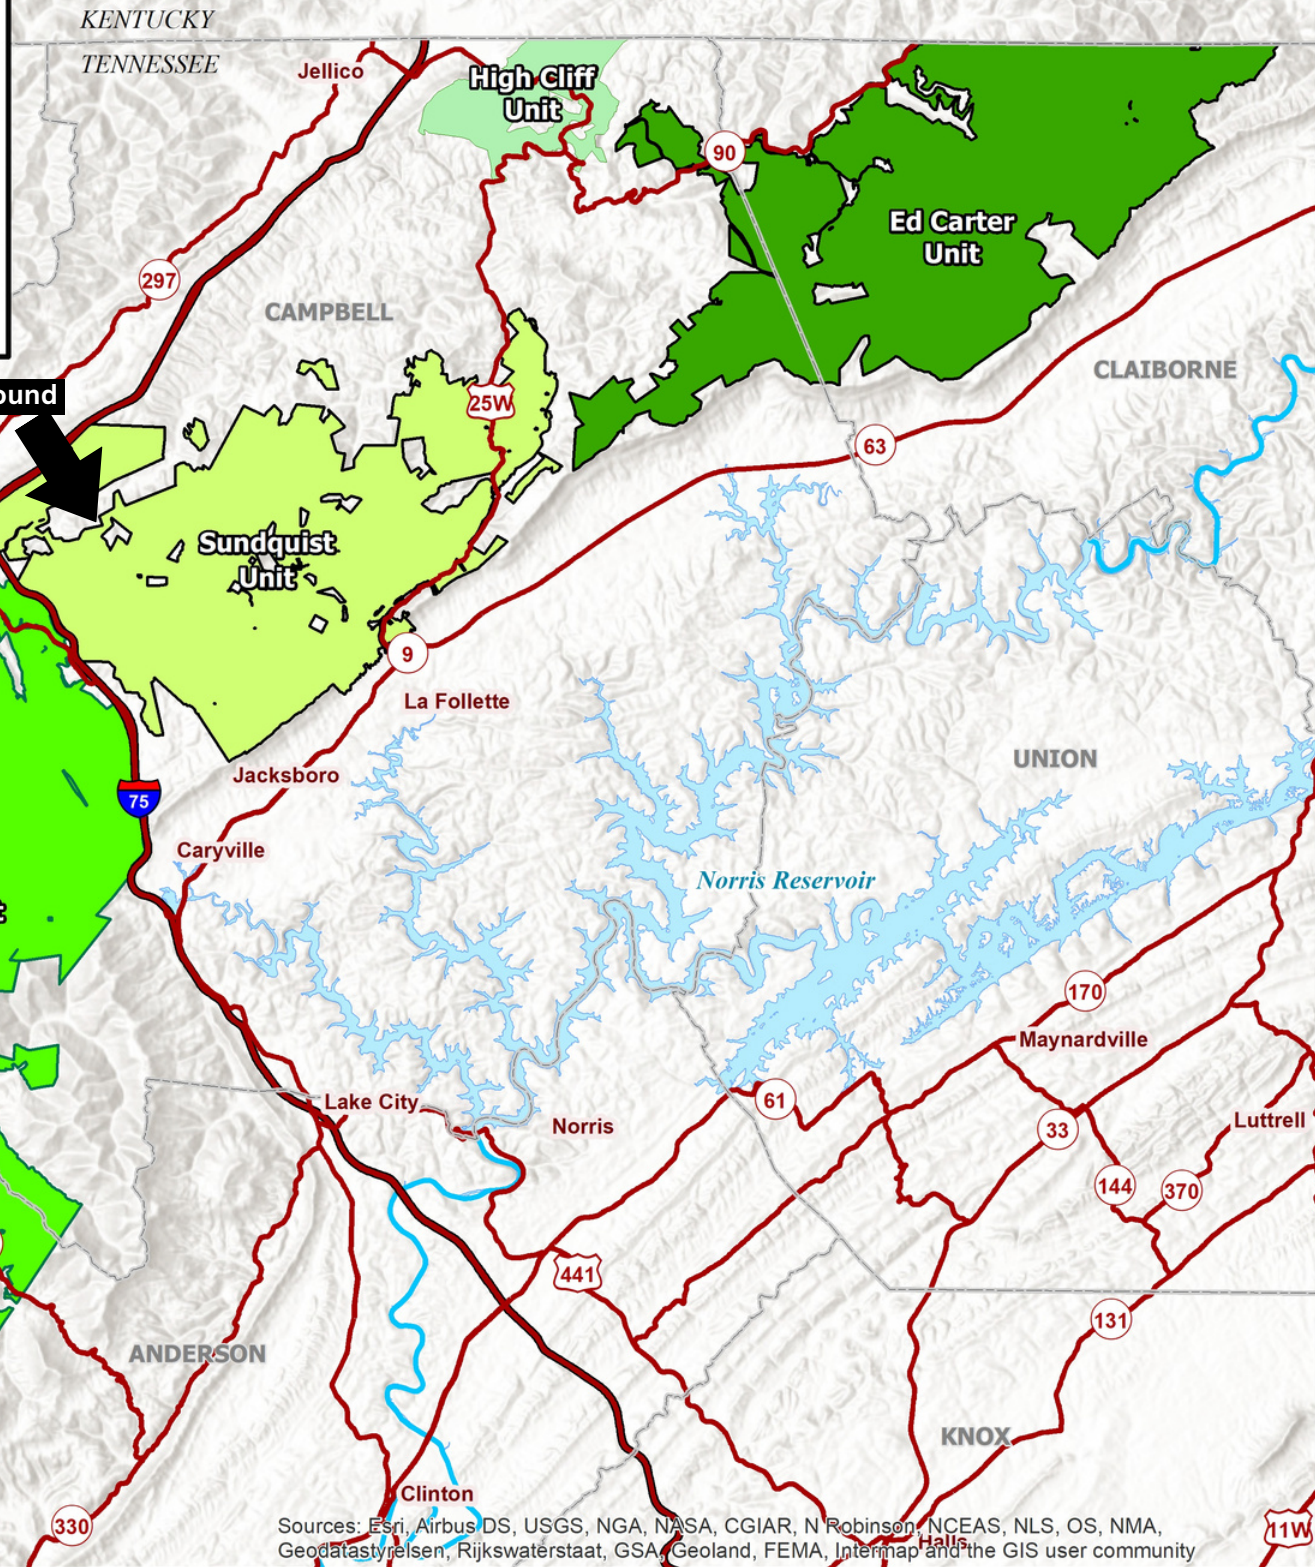

North Cumberland Wildlife Management Area

Stinking Creek Campground

Sources: Esri, Airbus DS, USGS, NGA, NASA, CGIAR, N Robinson, NCEAS, NLS, OS, NMA, Geodatastyrelsen, Rijkswaterstaat, GSA, Geoland, FEMA, Intermap and the GIS user community